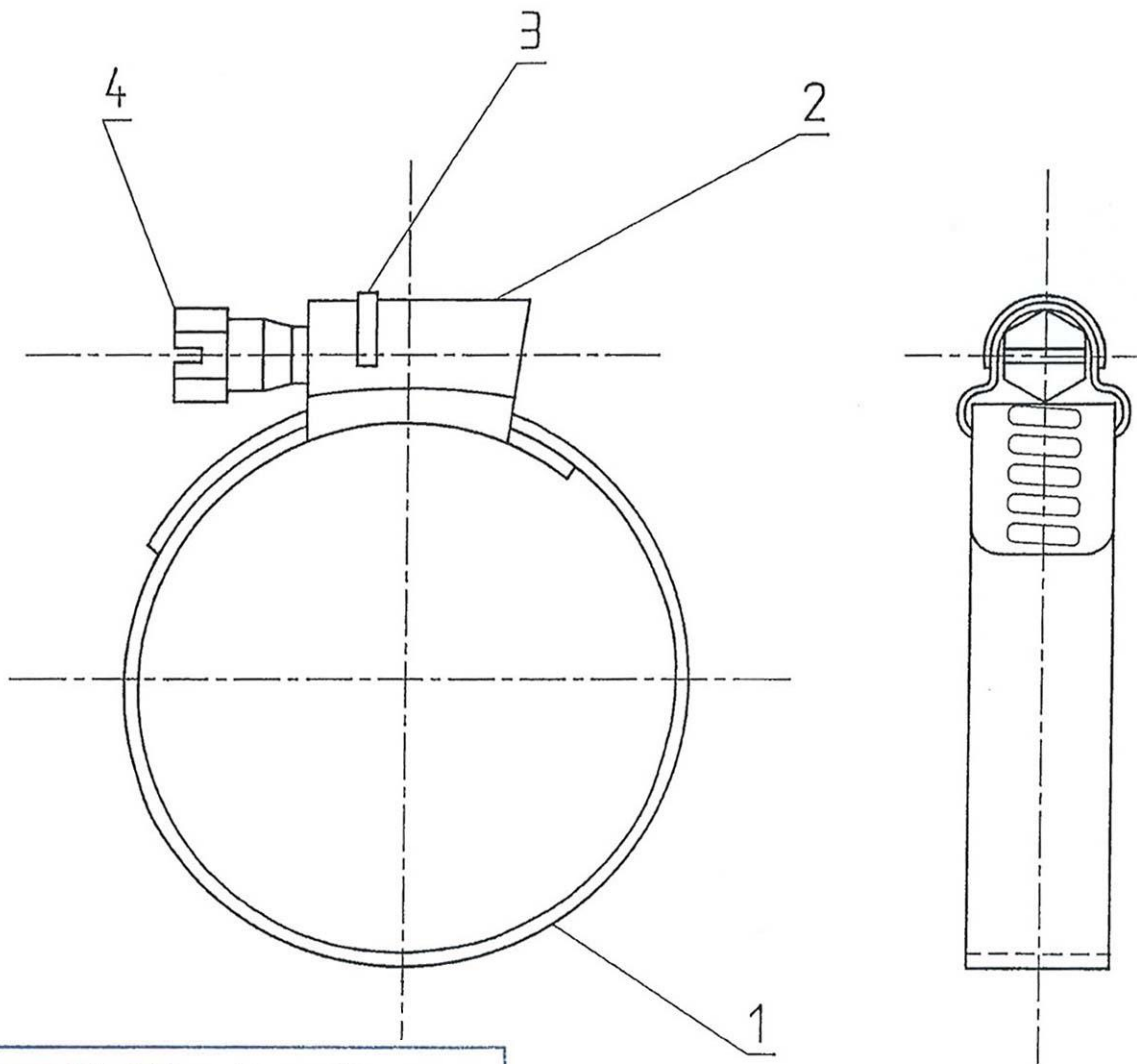

Gegenstand der Zeichnung ist unser Eigentum.
Wir behalten uns die Erlangung von Schutz-
rechten vor. Diese Zeichnung darf ohne unsere
vorherige schriftliche Zustimmung weder verviel-
fältigt noch Dritten zur Kenntnis gebracht werden.

Erich Schlemper GmbH & Co. KG

4	1	Maxi - Schraube	Werknorm	9SMnPb 28k
3	1	Maxi - Kragen	Werknorm	ST2 K50
2	1	Maxi - Gehäuse	Werknorm	ST2 K32
1	1	Maxi - Band	Werknorm	ST2 K40